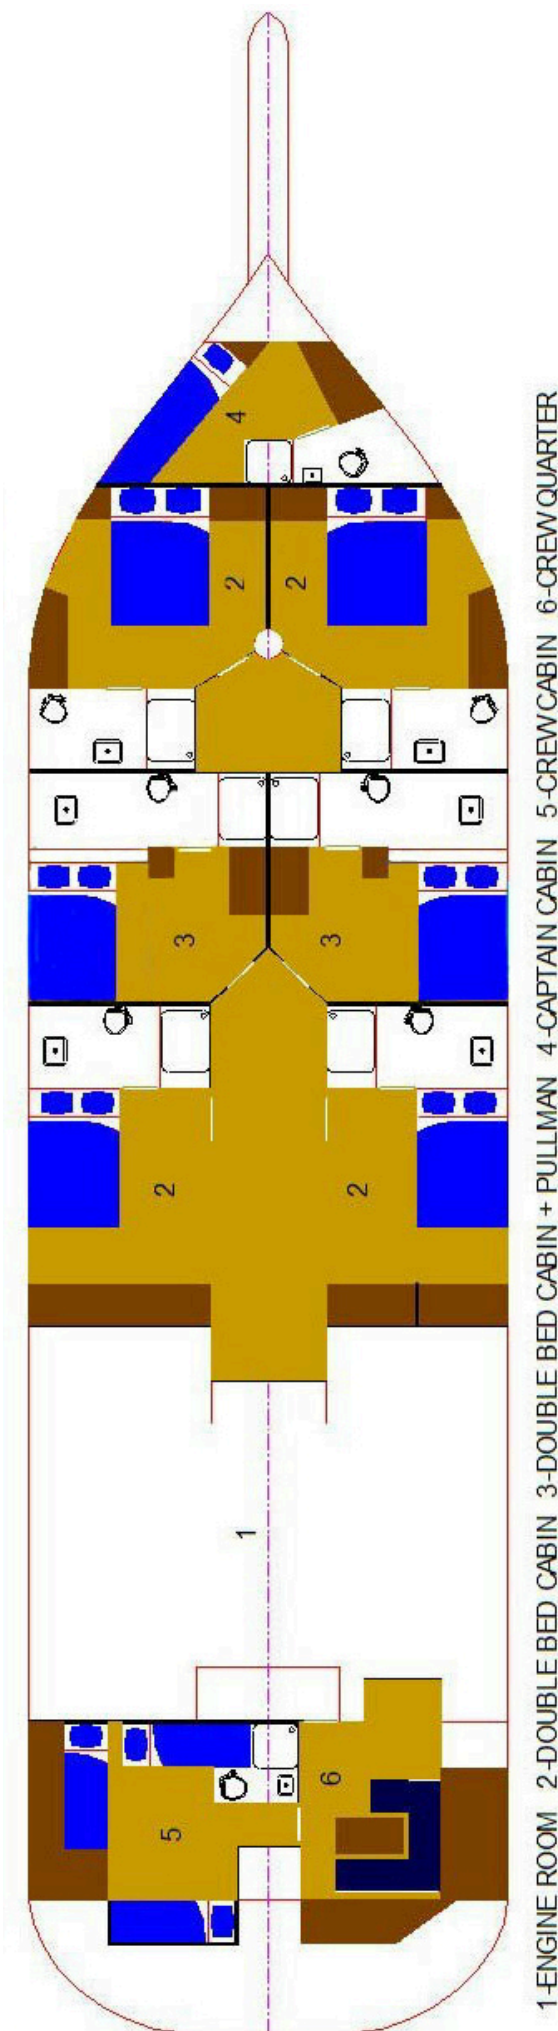

Gulet

LIBRA

ABOUT

We all rise up with the Morning Star on our sky but waking up ON the Morning Star, that's what we're talking about! You will definitely fall in love at first sight. A large table for twelve on the back deck and the big sofa behind it will be your hotspots for your favorites, food and wine sessions. Pay attention as we have a simple but effective recipe for your well being on Morning Star. With the belly full, get to the front deck in a calm fashion, lie down on the mattress, put your sunglasses on, take a book, read. When you start feeling your skin burn, take a run-up and do a crazy thing while diving into freshness. Climb back, take a shower on the deck, lie down, sleep. Simple as that. Water skiing, canoeing, snorkeling or fishing await you if you wanna break the cycle. The large and stylish lounge has a bar, TV, and Wi-Fi for modern enjoyments. Air-conditioned en-suite cabins, six of them, can accommodate up to 12 people. Our star crew with vast maritime and nautical education and expertise will be in charge of delivering a wonderful cruise to you and your friends. With their warm and outgoing approach, classic Dalmatian hospitality, you will feel as you're in the sky. Star(t) your journey with us!

INCLUDED IN THE PRICE:

- shipboard accommodation
- permits
- insurance
- all equipment on board
- tender with outboard engine
- linens and towels
- fuel for 4 h engine work daily
- crew salaries
- yacht cleaning
- sojourn taxes
- gasoline for tender for guest
- transfer to/from the shore and 3 hours of watersports
- diesel for generator (24/h day)
- Wi Fi
- 13% VAT